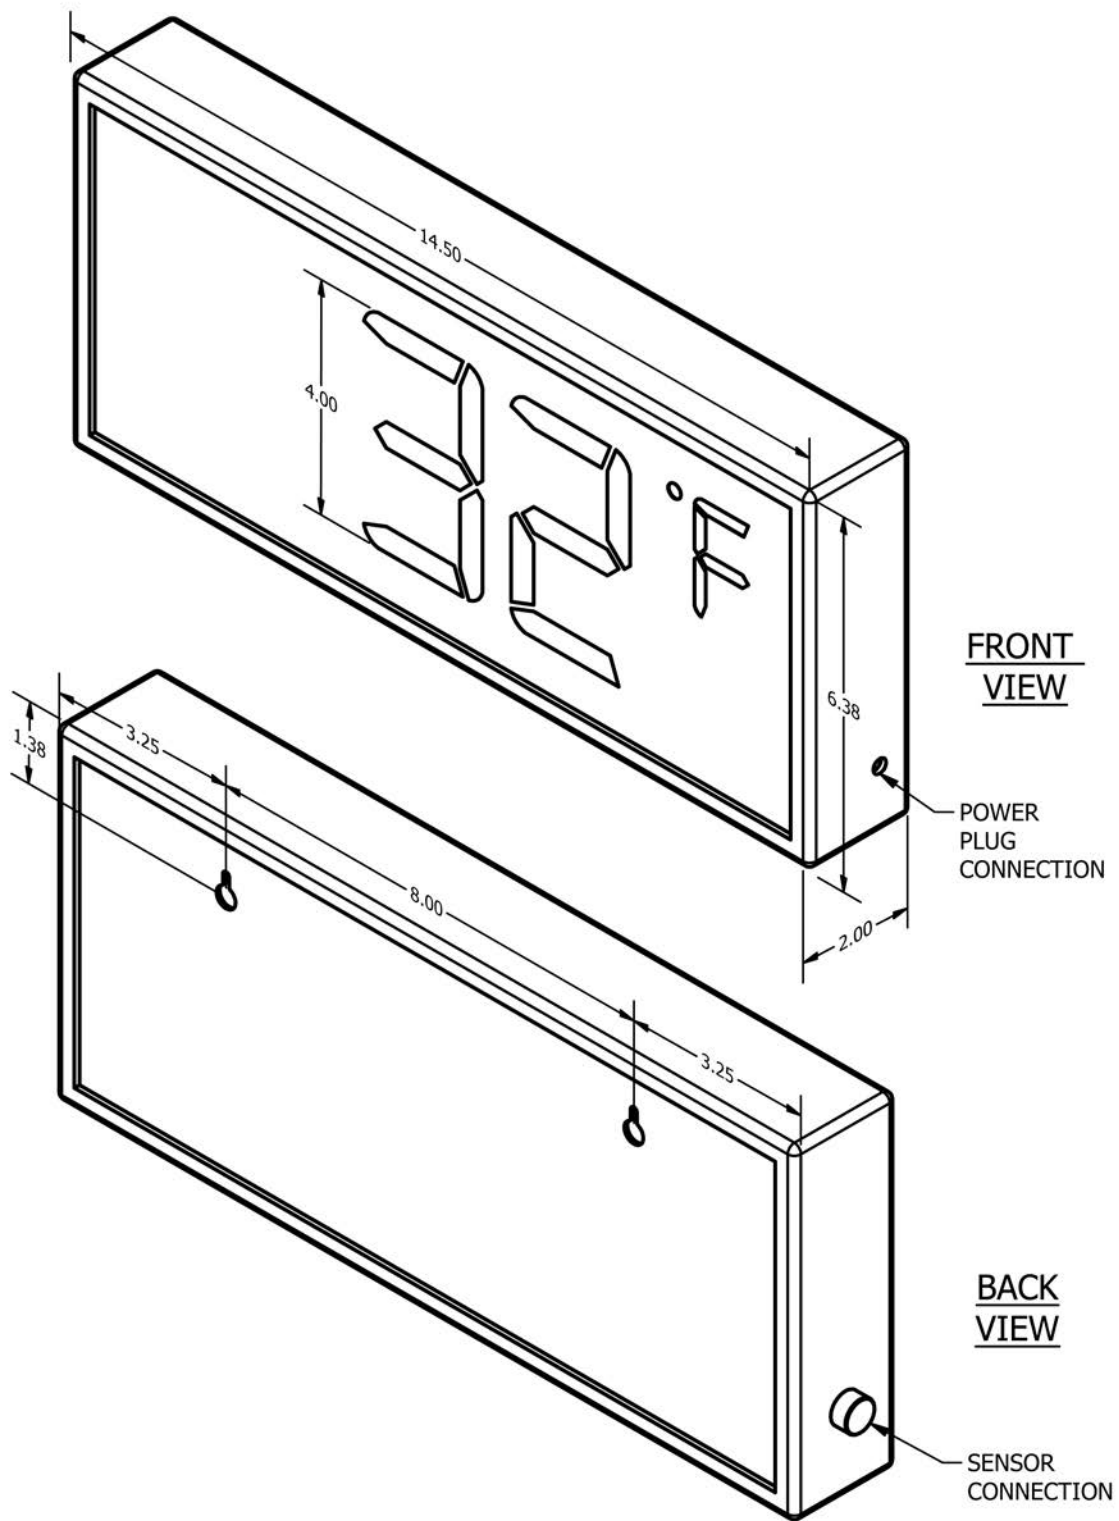

WEISS INSTRUMENTS. INC.
www.weissinstruments.com