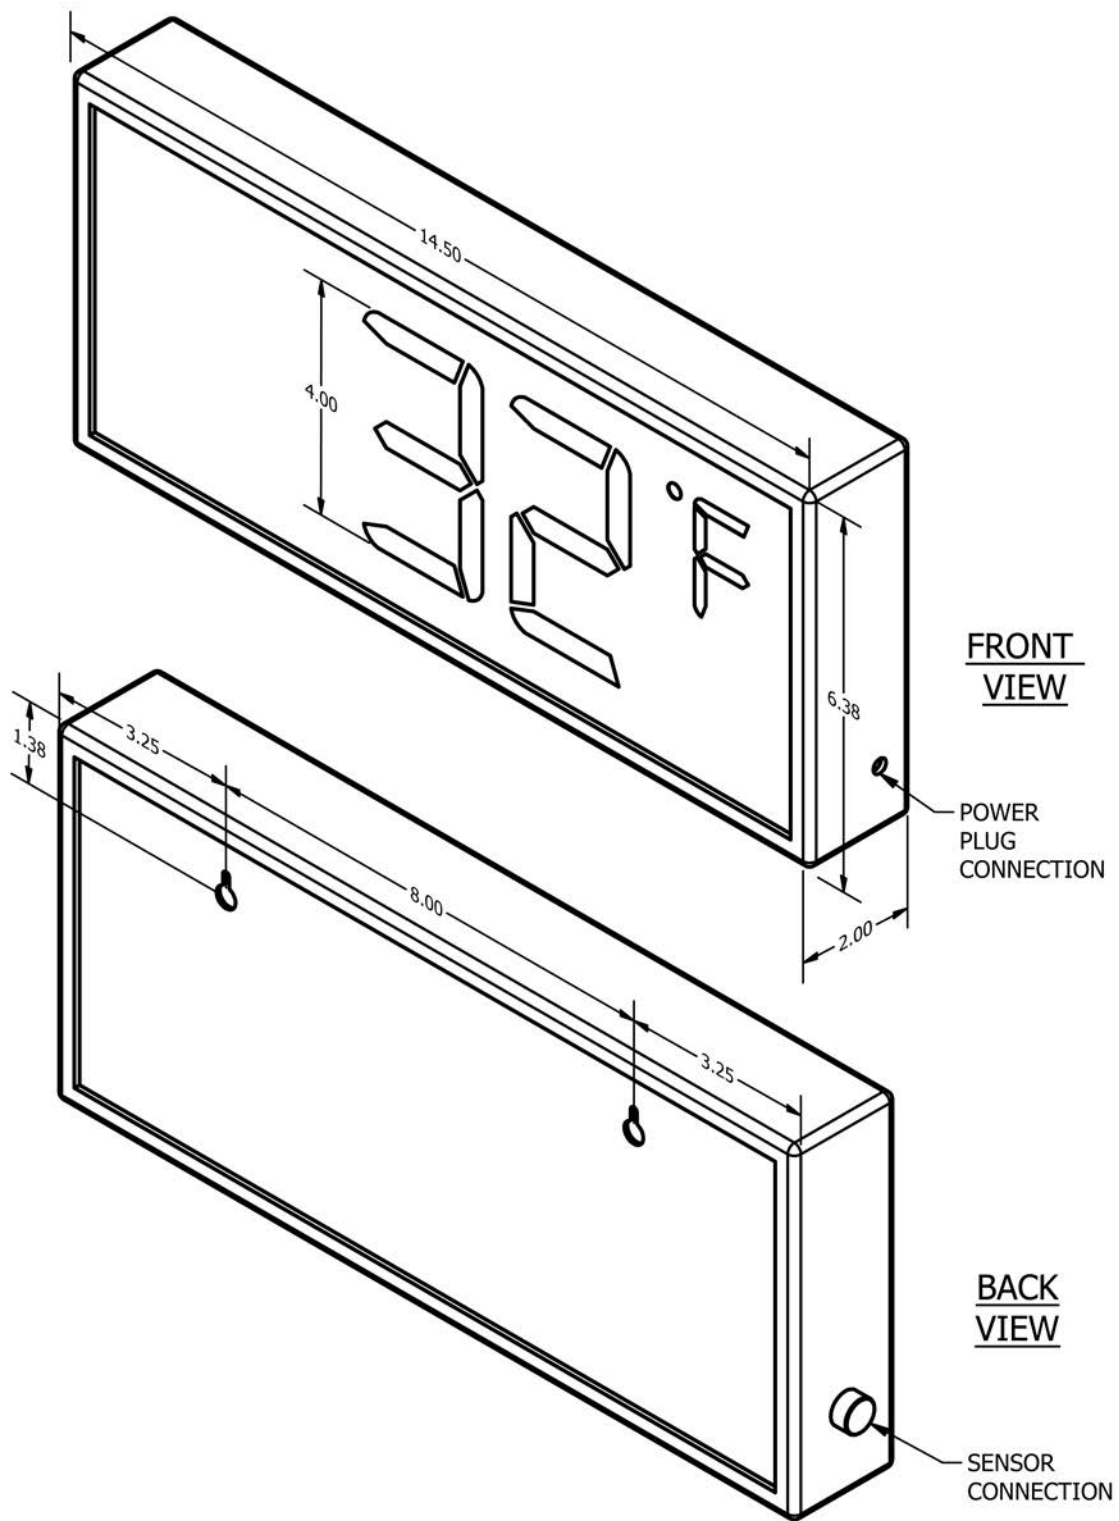

Now Serving . . . The Coldest Beer in Town
With the New BD4 - Beer Cave Thermometer

The BD4, from Weiss Instruments, tells your customers what they want to see and that's Cold Beer and Beverages. The BD4 features a Jumbo 4" **CoolBlu** LED Display viewable up to 150 Ft. away. Pre-calibrated with it's 10 Ft NSF sensor the BD4 can also be programmed to read out in °C. There are 3 display light levels and the 14.5" x 6.25" x 2" sturdy metal case is quickly wall mounted with two slot screws. Not limited to just beer, the BD4 can measure and display temperature in a big way for any application. Outside temperature, pool temperature or at a large venue where you need to see the temperature from a distance. Now Global Warming and Cooling can be seen from a safe distance.

The complete kit includes a UL 120V power adaptor plug and a 10 Ft temperature probe with a .25" x 2.5" SST sensor.

Dimensions: Case: 14.5" x 6.25" x 2"

LED: 4" 3&½ digits

Colors: Red, Blue

Weight: 3.70 lbs.

Mounting: Wall-mount 2 Screws / 8" centers (use #6 Pan head screws)

Probe: NTC, NSF (Standard size: ¼"x 2.5"x 10 ft.), other sensors available

Range: -2°F to 158°F (-19C to 70°C)

Accuracy: ± 2°F

Power: 100V – 240V 50/60Hz / .55A / UL / FCC / w/ std 120V plug in power adaptor